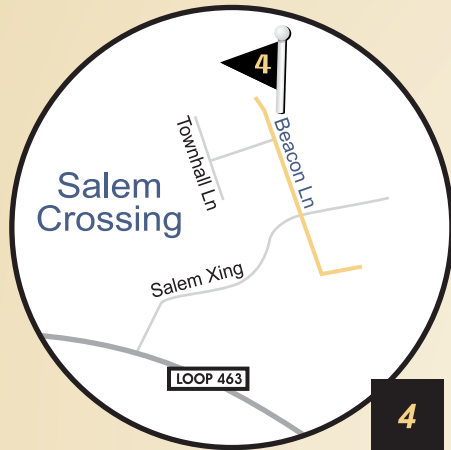

Parade of Homes™

Lifestyle Choices
2026

Home Locations

GPS: 28.90729, -97.00403

GPS: 28.86774, -96.98196

GPS: 28.9021303, -96.8426325

GPS: 28.56413, -96.60447

1 JW Moore Construction
187 Mustang Valley Drive
Victoria, TX
Mustang Valley

GPS: 28.425540, -96.447952

GPS: 28.44425, -96.40591