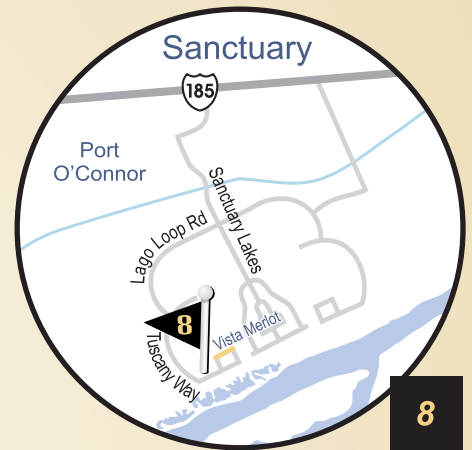

Parade of Homes™

Lifestyle Choices
2026

Home Locations

GPS: 28.90729, -97.00403

GPS: 28.86774, -96.98196

GPS: 28.9021303, -96.8426325

GPS: 28.56413, -96.60447

1 JW Moore Construction
187 Mustang Valley Drive
Victoria, TX
Mustang Valley

5 Hunter Custom Homes, LLC
257 Grace Lane
Inez, TX
Enchanted Oaks

6 Rokyta Custom Homes, LLC
926 Bay Point Drive
Port Lavaca, TX
Bay Point

7 B5 Custom Homes, LLC
2315 Spur 159
Port Lavaca, TX
Port Alto

8 Prokop Custom Homes, LLC
85 Vista Merlot
Port O'Connor, TX
Sanctuary

9 Hunter Custom Homes, LLC
124 Gunnison Drive
Port O'Connor, TX
The Docks at POC

10 Prokop Custom Homes, LLC
#8 Cardita Drive
Port O'Connor, TX
Caracol

Digital Map Here

GPS: 28.6605, -96.41312

GPS: 28.40861, -96.49354

GPS: 28.425540, -96.447952

GPS: 28.44425, -96.40591