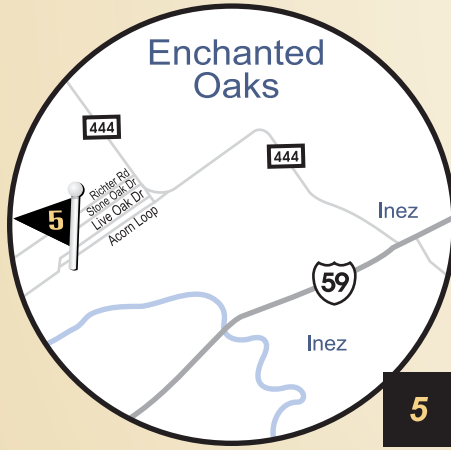

Parade of Homes™

Lifestyle Choices
2026

Home Locations

GPS: 28.90729, -97.00403

GPS: 28.86774, -96.98196

GPS: 28.9021303, -96.8426325

GPS: 28.56413, -96.60447

1 JW Moore Construction
187 Mustang Valley Drive
Victoria, TX
Mustang Valley

2 Busa Homes, LLC
998 Bliss Drive
Victoria, TX
Serenity Estates

3 JW Moore Construction
297 Honeycomb Drive
Victoria, TX
Homestead Acres

4 Denison Custom Homes, Inc.
206 Beacon Lane
Victoria, TX
Salem Crossing

GPS: 28.425540, -96.447952

GPS: 28.44425, -96.40591