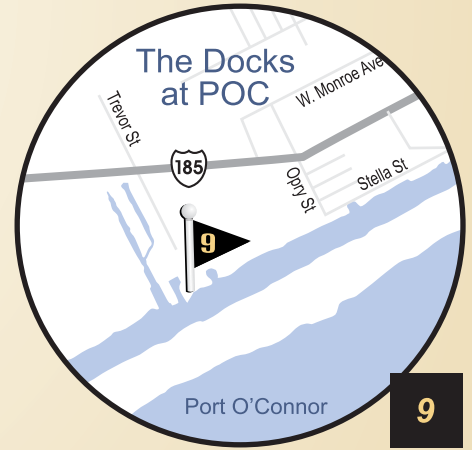

Parade of Homes™

Lifestyle Choices
2026

Home Locations

GPS: 28.90729, -97.00403

GPS: 28.86774, -96.98196

GPS: 28.9021303, -96.8426325

GPS: 28.56413, -96.60447

1 JW Moore Construction
187 Mustang Valley Drive
Victoria, TX
Mustang Valley

9 Hunter Custom Homes, LLC
124 Gunnison Drive
Port O'Connor, TX
The Docks at POC

10 Prokop Custom Homes, LLC
#8 Cardita Drive
Port O'Connor, TX
Caracol

Digital Map Here

GPS: 28.6605, -96.41312

GPS: 28.40861, -96.49354

GPS: 28.425540, -96.447952

GPS: 28.44425, -96.40591