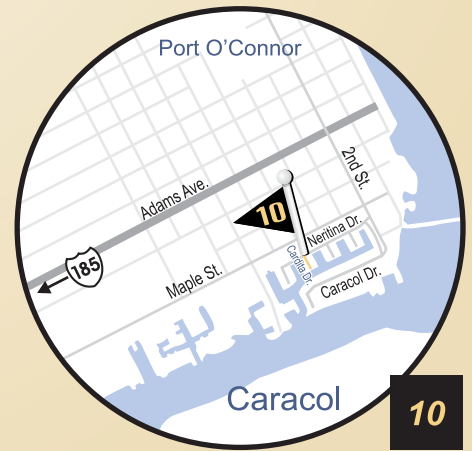

Parade of Homes™

Lifestyle Choices
2026

Home Locations

GPS: 28.90729, -97.00403

GPS: 28.86774, -96.98196

GPS: 28.9021303, -96.8426325

GPS: 28.56413, -96.60447

1 JW Moore Construction
187 Mustang Valley Drive
Victoria, TX
Mustang Valley

9 Hunter Custom Homes, LLC
124 Gunnison Drive
Port O'Connor, TX
The Docks at POC

10 Prokop Custom Homes, LLC
#8 Cardita Drive
Port O'Connor, TX
Caracol

Digital Map Here

GPS: 28.6605, -96.41312

GPS: 28.40861, -96.49354

GPS: 28.425540, -96.447952

GPS: 28.44425, -96.40591