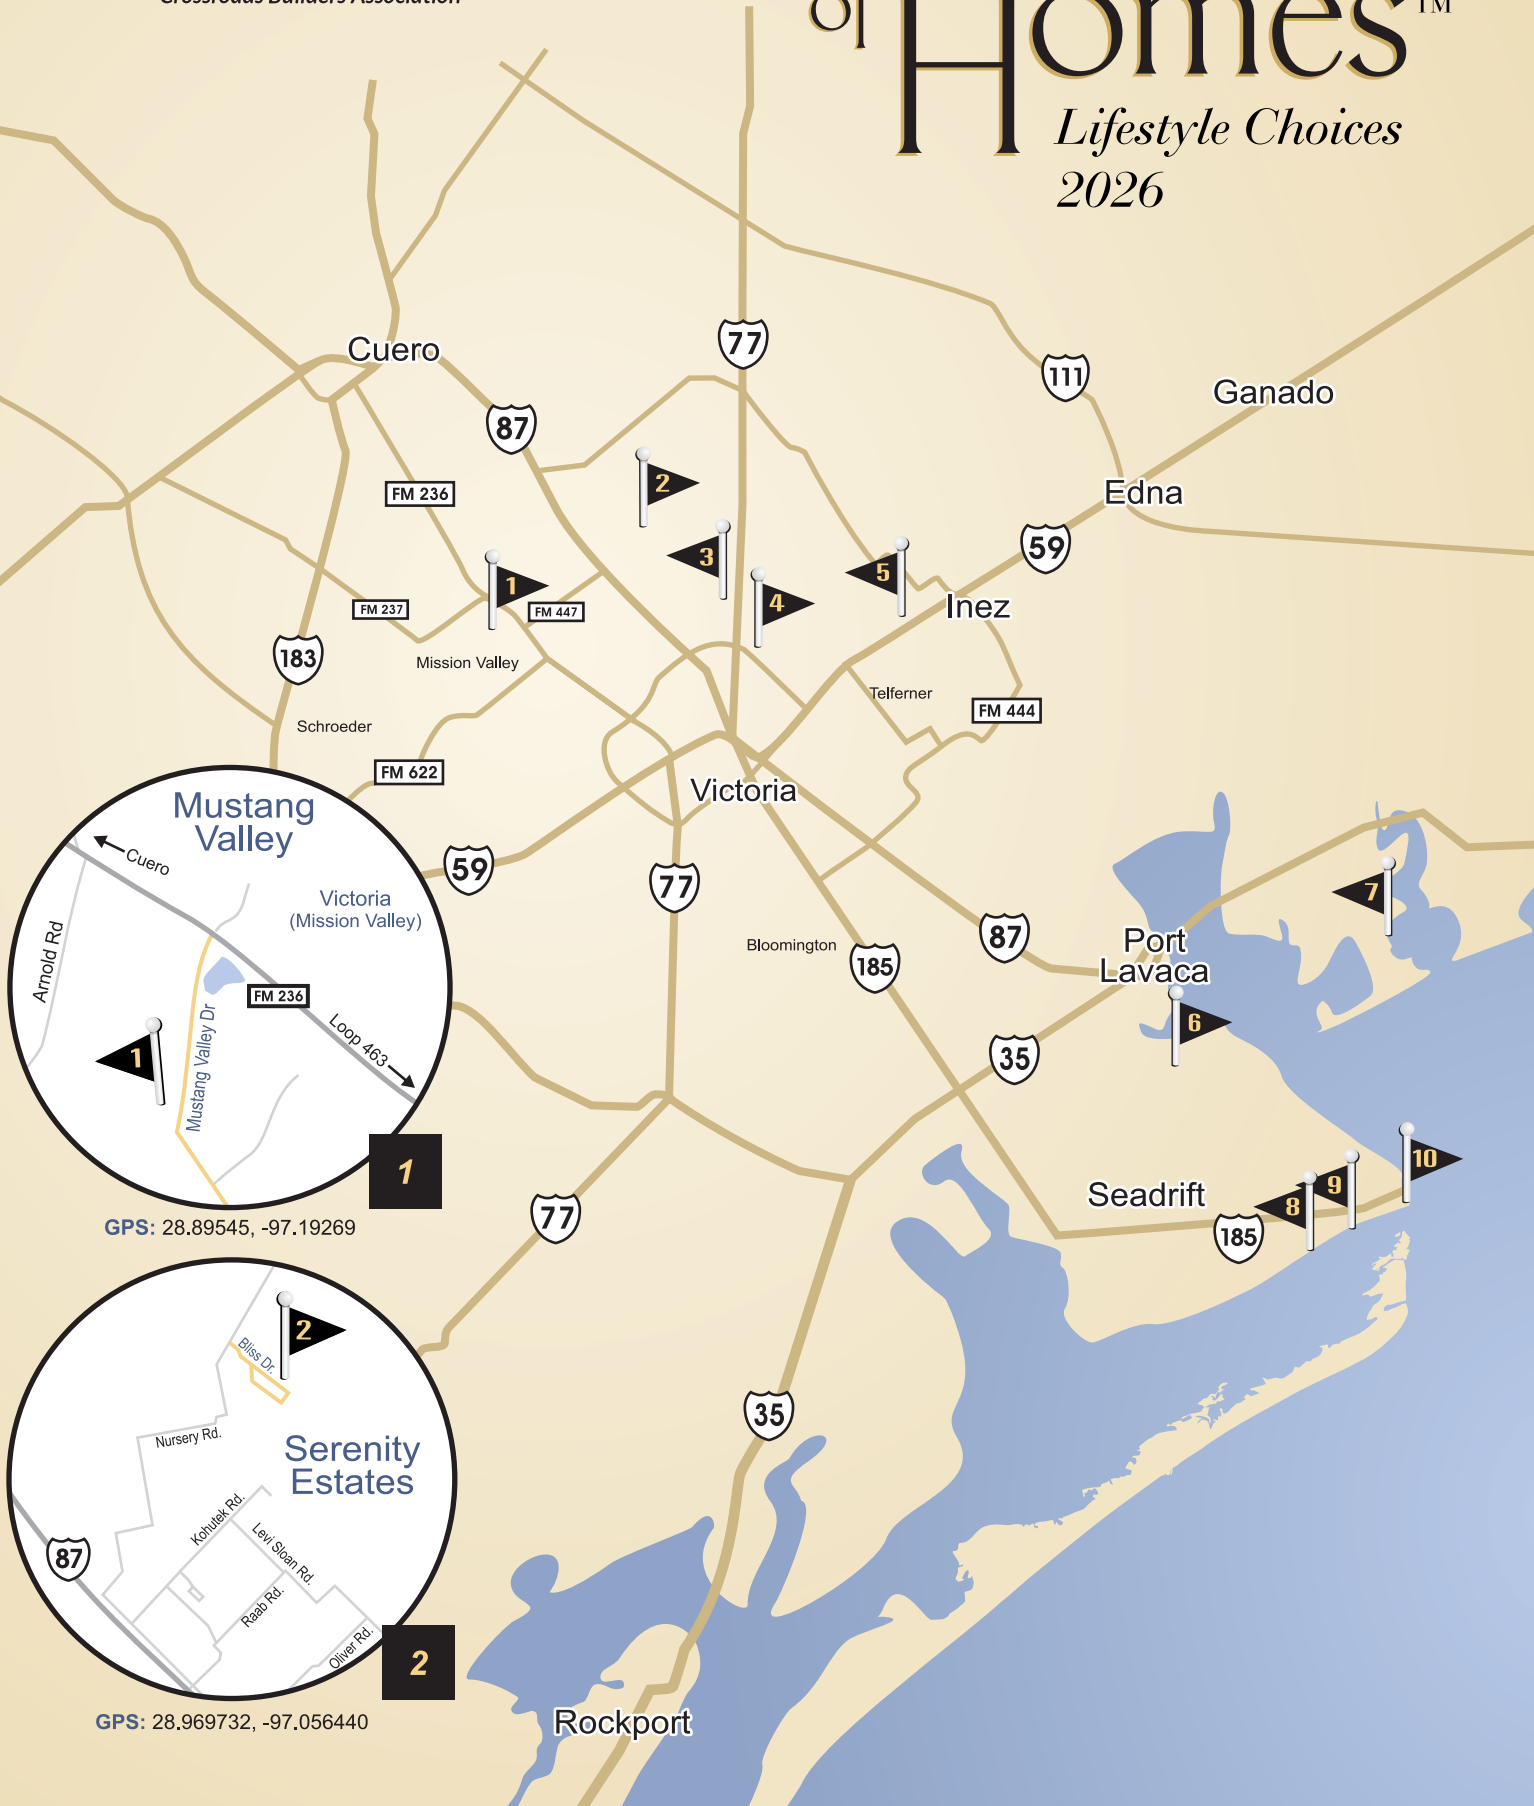

Parade of Homes™

Lifestyle Choices
2026

Home Locations

GPS: 28.90729, -97.00403

GPS: 28.86774, -96.98196

GPS: 28.9021303, -96.8426325

GPS: 28.56413, -96.60447

1 JW Moore Construction
187 Mustang Valley Drive
Victoria, TX
Mustang Valley

GPS: 28.425540, -96.447952

GPS: 28.44425, -96.40591