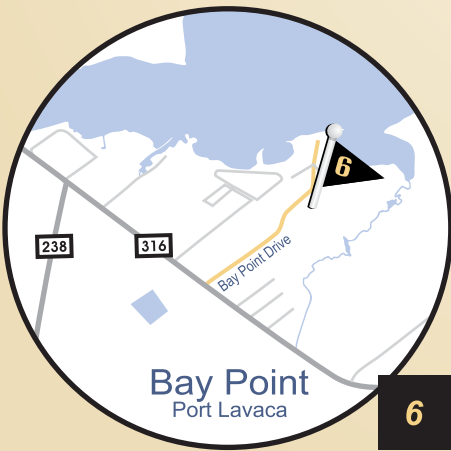

Parade of Homes™

Lifestyle Choices
2026

Home Locations

GPS: 28.90729, -97.00403

GPS: 28.86774, -96.98196

GPS: 28.9021303, -96.8426325

GPS: 28.56413, -96.60447

1 JW Moore Construction
187 Mustang Valley Drive
Victoria, TX
Mustang Valley

9 Hunter Custom Homes, LLC
124 Gunnison Drive
Port O'Connor, TX
The Docks at POC

10 Prokop Custom Homes, LLC
#8 Cardita Drive
Port O'Connor, TX
Caracol

Digital Map Here

GPS: 28.6605, -96.41312

GPS: 28.40861, -96.49354

GPS: 28.425540, -96.447952

GPS: 28.44425, -96.40591