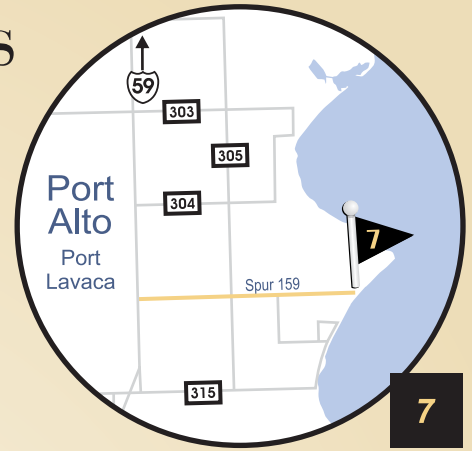

GPS: 28.6605, -96.41312